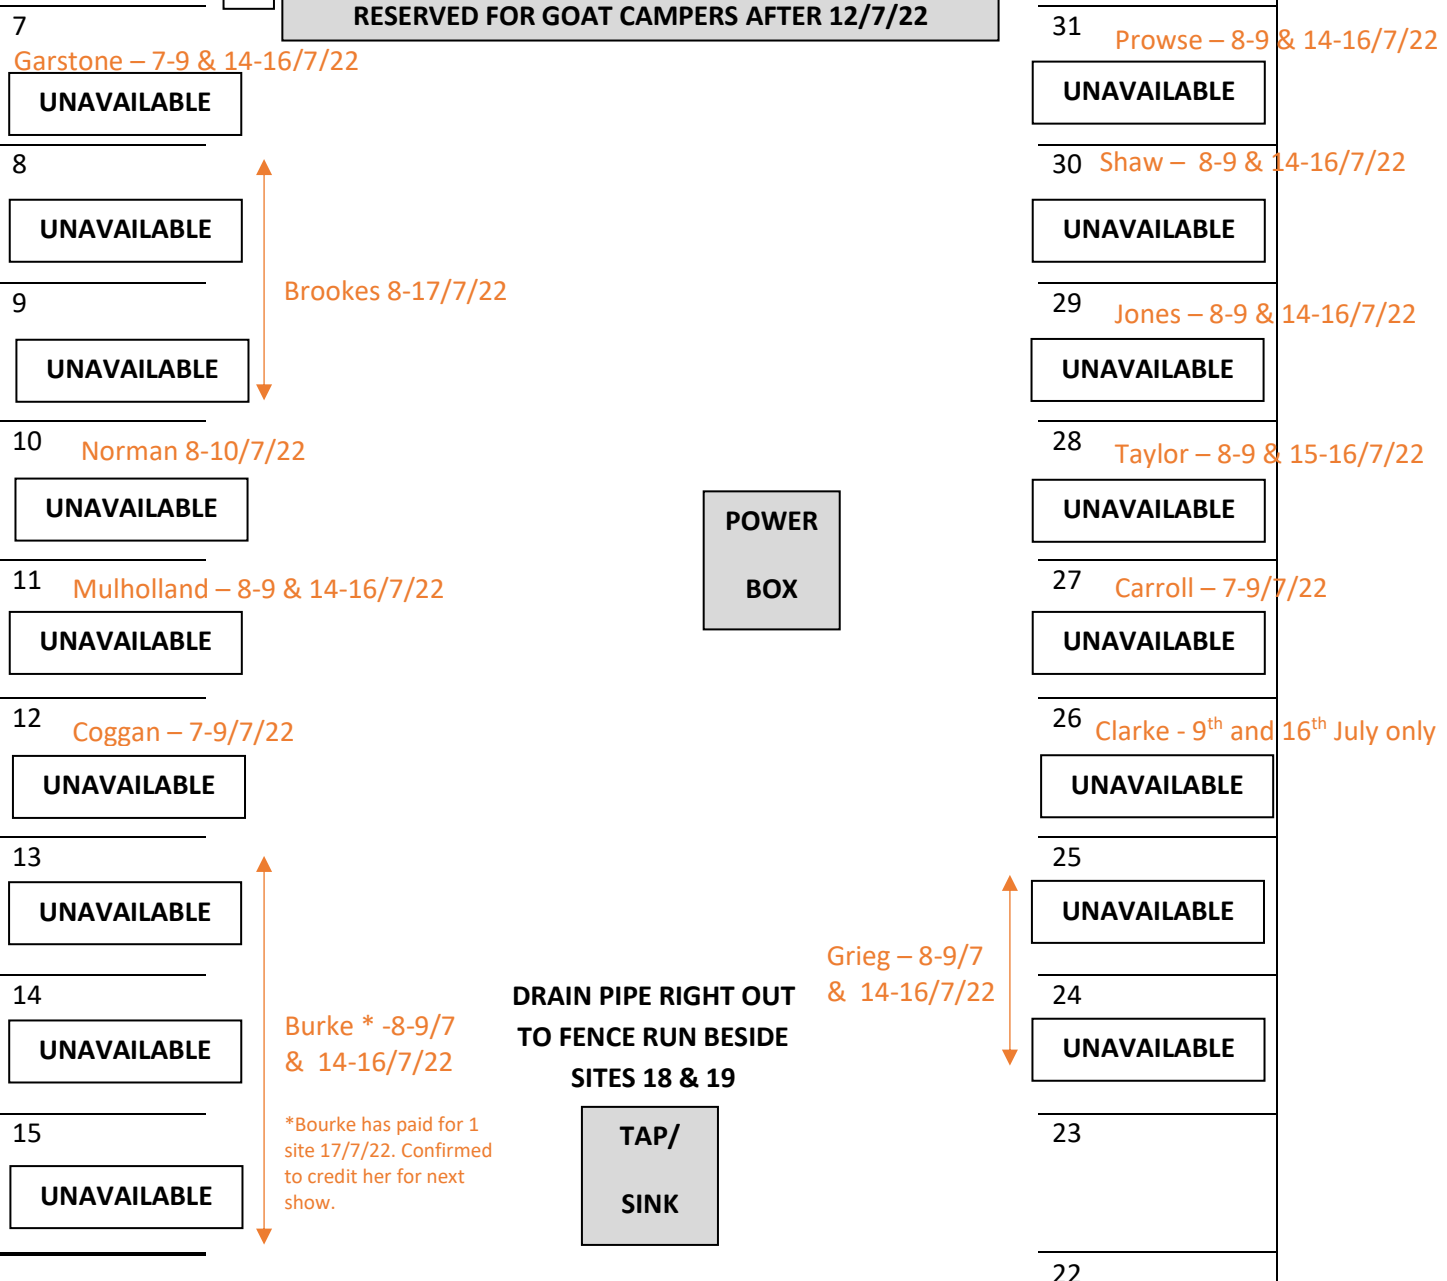

DOG & GOAT CAMPING

As of 5/7/2022. All Campers must fit within their site boundary.

FLYNNIES SHED

GATE
Key 6

8M X 4M

7M X 5M
8M X 4M

POWER
BOX

DRAIN PIPE RIGHT OUT
TO FENCE RUN BESIDE
SITES 18 & 19

TAP/
SINK